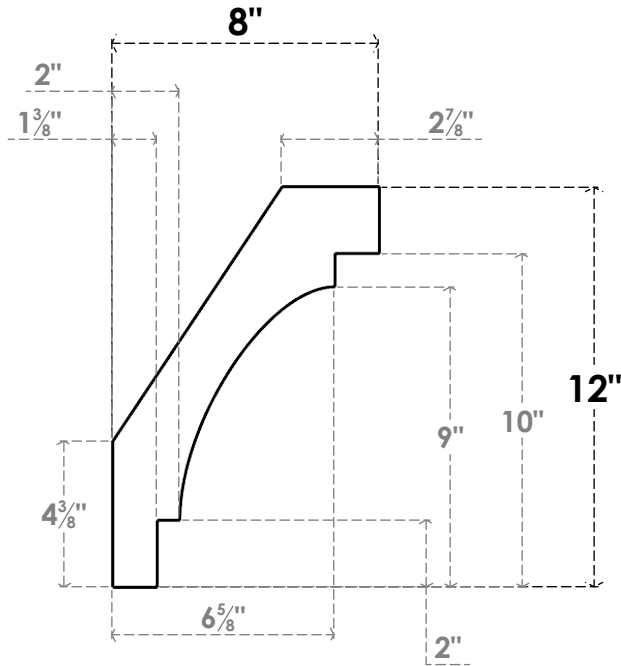

ITEM NUMBER: BRCPC060X08000X12000MRC

6"W X 8"D X 12"H MERCED ARCHITECTURAL GRADE PVC CLOSED KNEE BRACE

SIDE PROFILE

FRONT PROFILE

ISOMETRIC

EKENA MILLWORK
2300 WEST MAIN ST.
CLARKSVILLE, TX 75426
TOLL FREE: 866-607-0453
WWW.EKENAMILLWORK.COM

NOTES

1. INSTALLATION TO BE COMPLETED IN ACCORDANCE WITH MANUFACTURER'S SPECIFICATIONS.
2. DRAWING MAY NOT BE TO SCALE
3. THIS DRAWING IS INTENDED FOR DESIGN AND PLANNING PURPOSES ONLY.
4. ALL INFORMATION CONTAINED HEREIN WAS CURRENT AT THE TIME OF DEVELOPMENT BUT MUST BE REVIEWED AND APPROVED BY THE PRODUCT MANUFACTURER TO BE CONSIDERED ACCURATE.
5. ARCHITECTURAL GRADE PVC PRODUCTS ARE MADE FROM EXPANDED CELLULAR PVC AND COME NATURALLY WHITE BUT MAY BE PAINTED