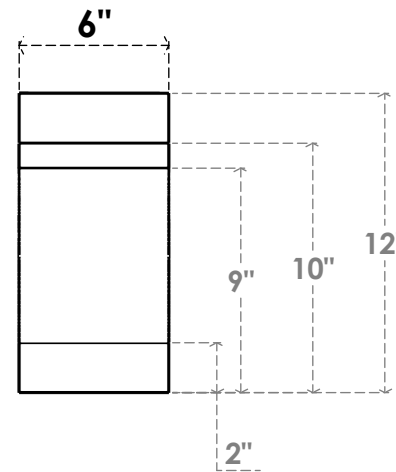

ITEM NUMBER: BRCPC060X08000X12000MRC

6"W X 8"D X 12"H MERCED ARCHITECTURAL GRADE PVC CLOSED KNEE BRACE

SIDE PROFILE

FRONT PROFILE

ISOMETRIC

EKENA MILLWORK
2300 WEST MAIN ST.
CLARKSVILLE, TX 75426
TOLL FREE: 866-607-0453
WWW.EKENAMILLWORK.COM